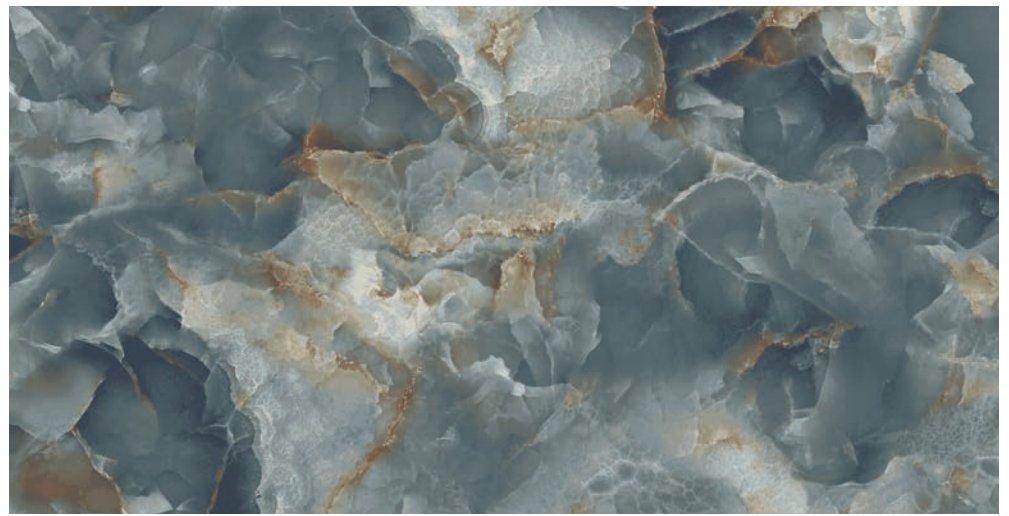

STONEHENGE SURFACES

by Deborah Edwards

Selvage

25049-12 MARBLE 10-Cream

25044-66 MARBLE 5-Prussian

25042-12 MARBLE 3-Cream

25043-66 MARBLE 4-Prussian

25047-12 MARBLE 8-Cream

25044-68 MARBLE 5-Dark Prussian

25044-34 MARBLE 5-Rust

25049-36 MARBLE 10-Brown

25051-34 MARBLE 12-Rust

25051-36 MARBLE 12-Brown

25050-34 MARBLE 11-Rust

25050-36 MARBLE 11-Brown

25042-96 MARBLE 3-Cool Grey